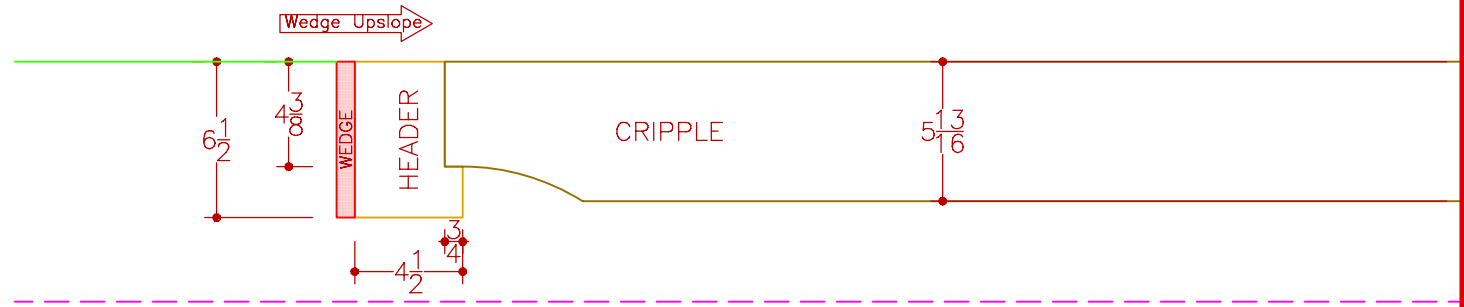

# GREEN WOODLANDS CHIMNEY HEADER LAYOUT

Scale:  $1\frac{1}{2}'' = 1'-0''$

## SIDE VIEW

## UPSLOPE VIEW

GREEN WOODLANDS  
CHIMNEY HEADER INSERTION

Scale: 1" = 1'-0"