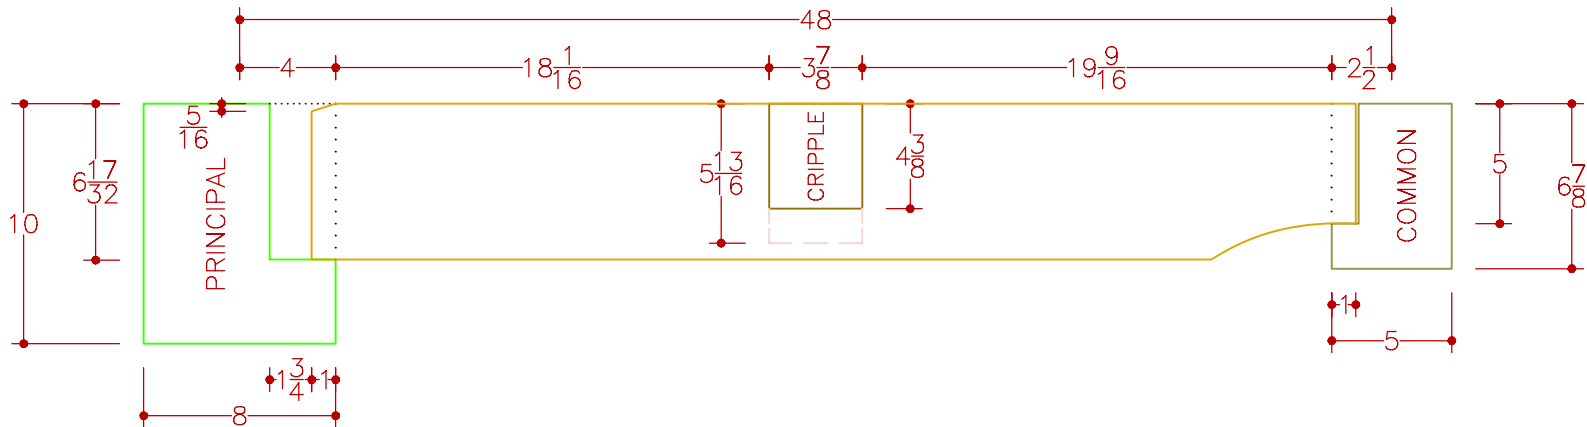

# GREEN WOODLANDS CHIMNEY HEADER LAYOUT

Scale:  $1\frac{1}{2}'' = 1'-0''$

## SIDE VIEW

## UPSLOPE VIEW

GREEN WOODLANDS  
CHIMNEY HEADER INSERTION

Scale: 1" = 1'-0"