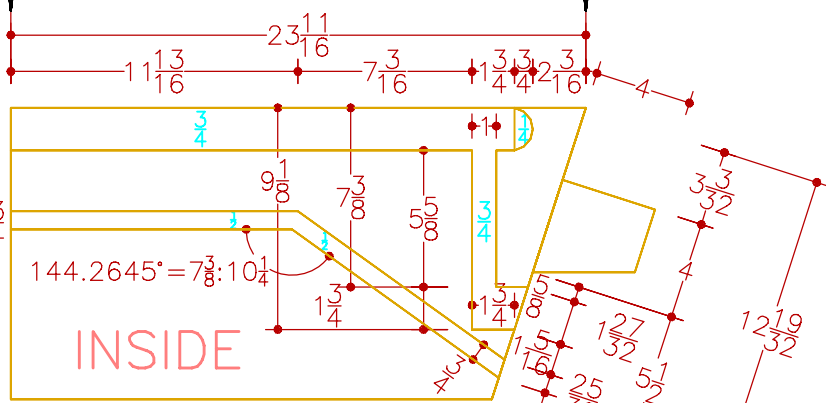

GREEN WOODLANDS STAIR STRINGERS

EAST LANDING 1-4x12x4

PARADIGM BUILDERS
 TIMBER FRAME DESIGN
 5 Crowley Terrace
 Hanover, NH 03755
 603-643-2002
 © E.M. Levin 2007

23 11/16

0

23 11/16

3 7/8

GREEN WOODLANDS
STAIR STRINGERS
EAST LANDING
Not to Scale