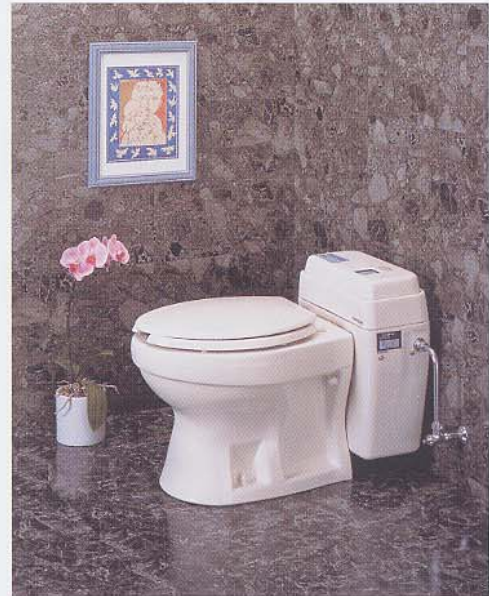

Saves water:

Thanks to the foaming action of the Neponol soap used, the Nepon Toilet can be flushed with only 3-ounces of water.

• **No splashing:**

The foam blanket prevents any splashing.

• **Hygienic:**

Neponol foam and flush action prevents “streaking” and keeps the toilet bowl clean at all times.

• **Continuous and flush foam:**

Intermittent foaming control for continuous foam and push button flush foam with microcomputer.

• **Neponol:**

An alcohol-type biodegradable mild surface agent displaying superior cleaning, foaming and lubricating effects. One bottle of Neponol is good for 1 month of average use.

Specifications:

Model:	3-ounce foam flush
Weight:	88 pounds including packaging
Power:	120V AC
Power consumption:	Normal – approximately 4 watts Foam flush – approximately 8 watts for 45 seconds
Toilet body material:	Vitreous ceramic
Water tank material:	Vitreous ceramic
Water tank capacity:	9.5 quarts
Toilet seat material:	ABS U-shaped
Toilet lid material:	ABS
Center line to finished back wall:	22” with 4” PVC waste line <u>only</u>
Finished side wall to center:	15” minimum
Air pump:	Diaphragm electromagnetic system
Flush timer:	Normal 45 seconds (variable from 30 to 60 seconds)
Foaming elements:	Polystyrene fabric
Water supplied required:	Provide on either side of toilet
Water supply control:	Automatic float
Neponol soap:	An alcohol-type biodegradable mild soap
Minimum toilet plumbing pipe angle:	45 degrees from horizontal or steeper
Color:	Ivory
ADA compliant:	Yes
Warranty:	One year