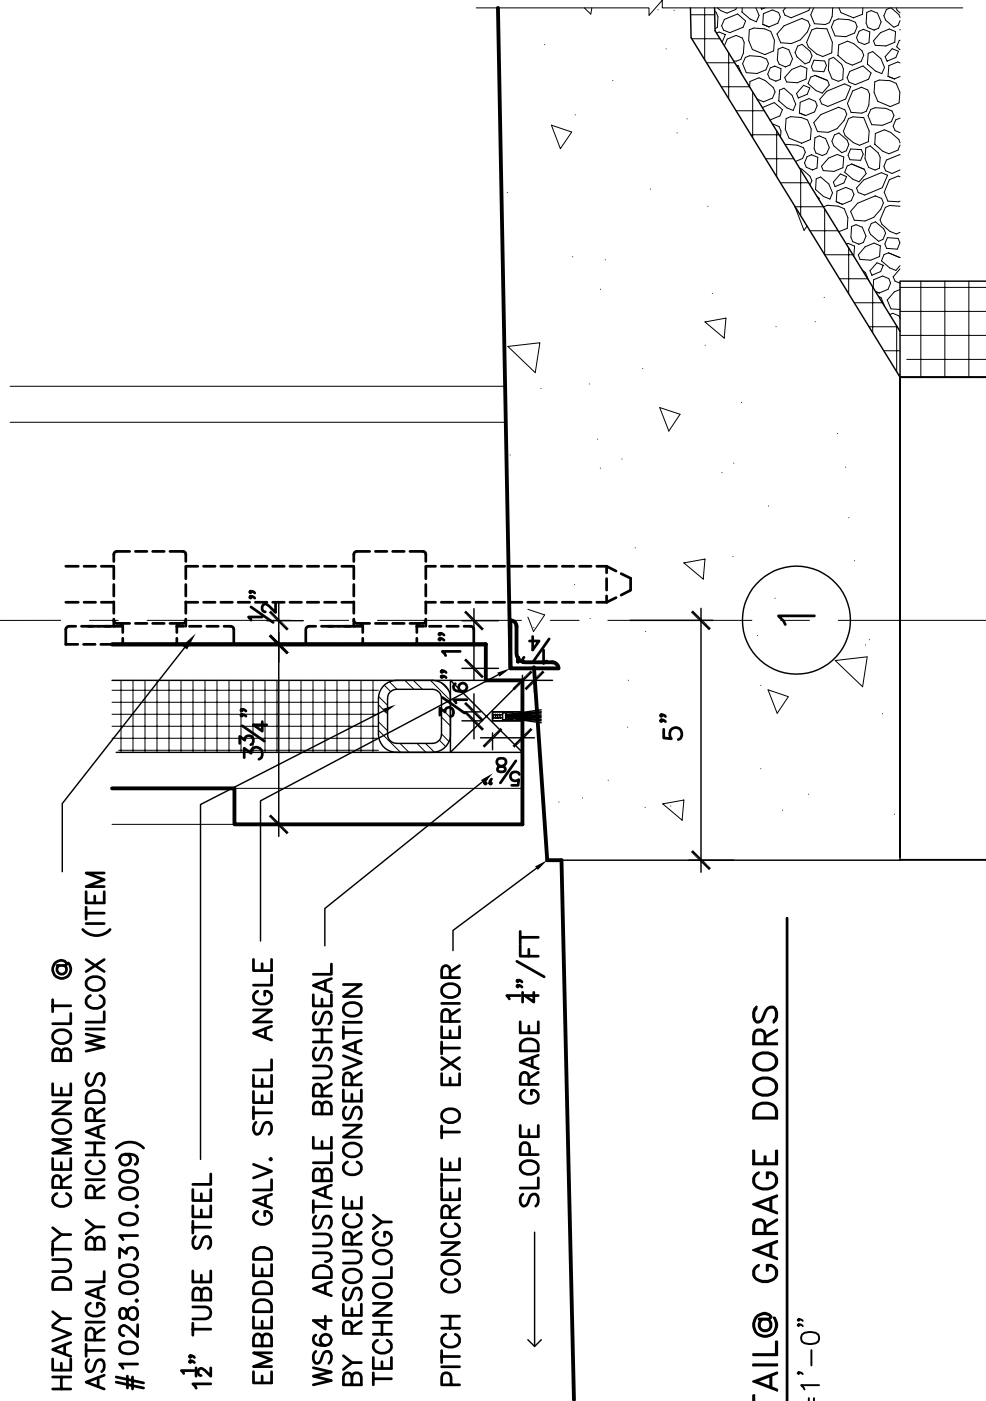

09 PLAN DETAIL @ GARAGE DOORS

SCALE: 3"=1'-0"

08 HEAD DETAIL @ GARAGE DOORS

SCALE: 3"=1'-0"

07 SILL DETAIL @ GARAGE DOORS

SCALE: 3"=1'-0"