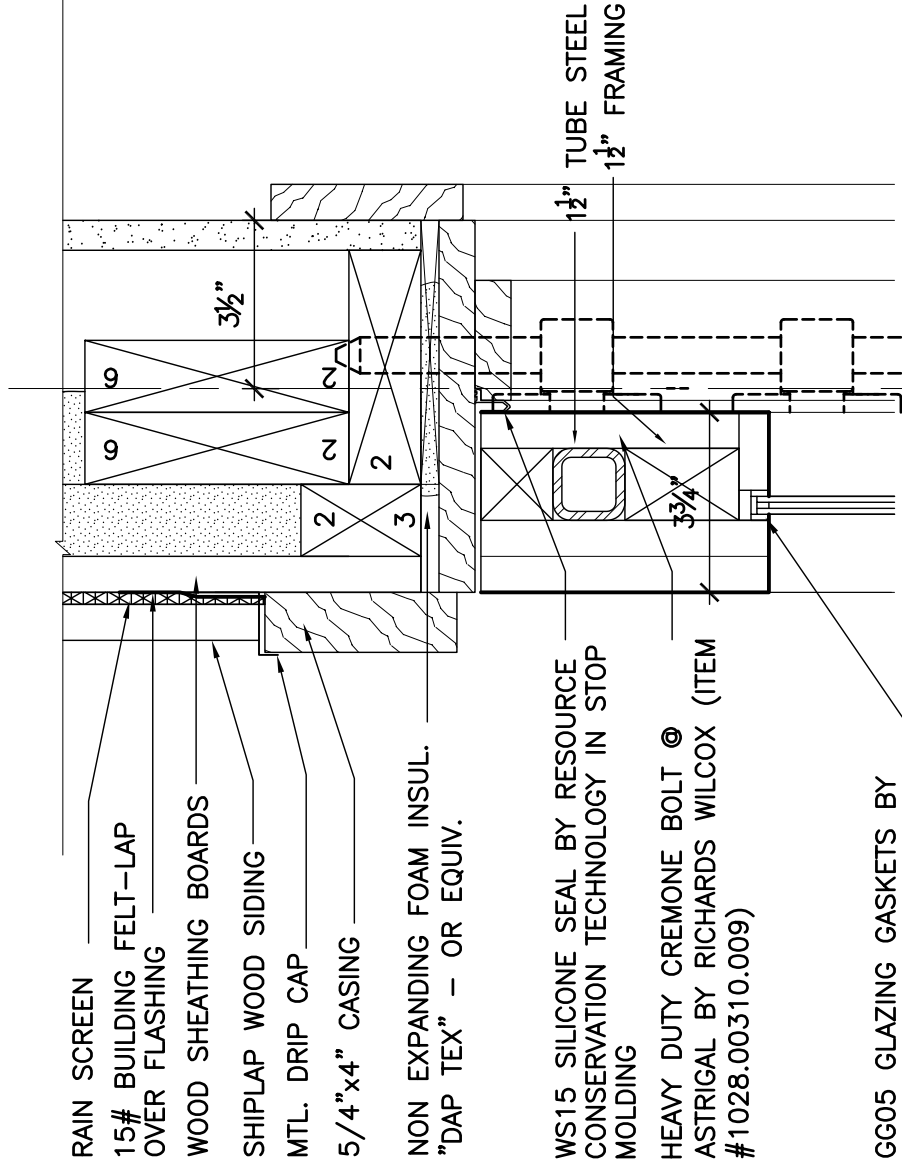

09 PLAN DETAIL @ GARAGE DOORS

SCALE: 3"=1'-0"

08 HEAD DETAIL @ GARAGE DOORS

SCALE: 3"=1'-0"

07 SILL DETAIL @ GARAGE DOORS

SCALE: 3"=1'-0"