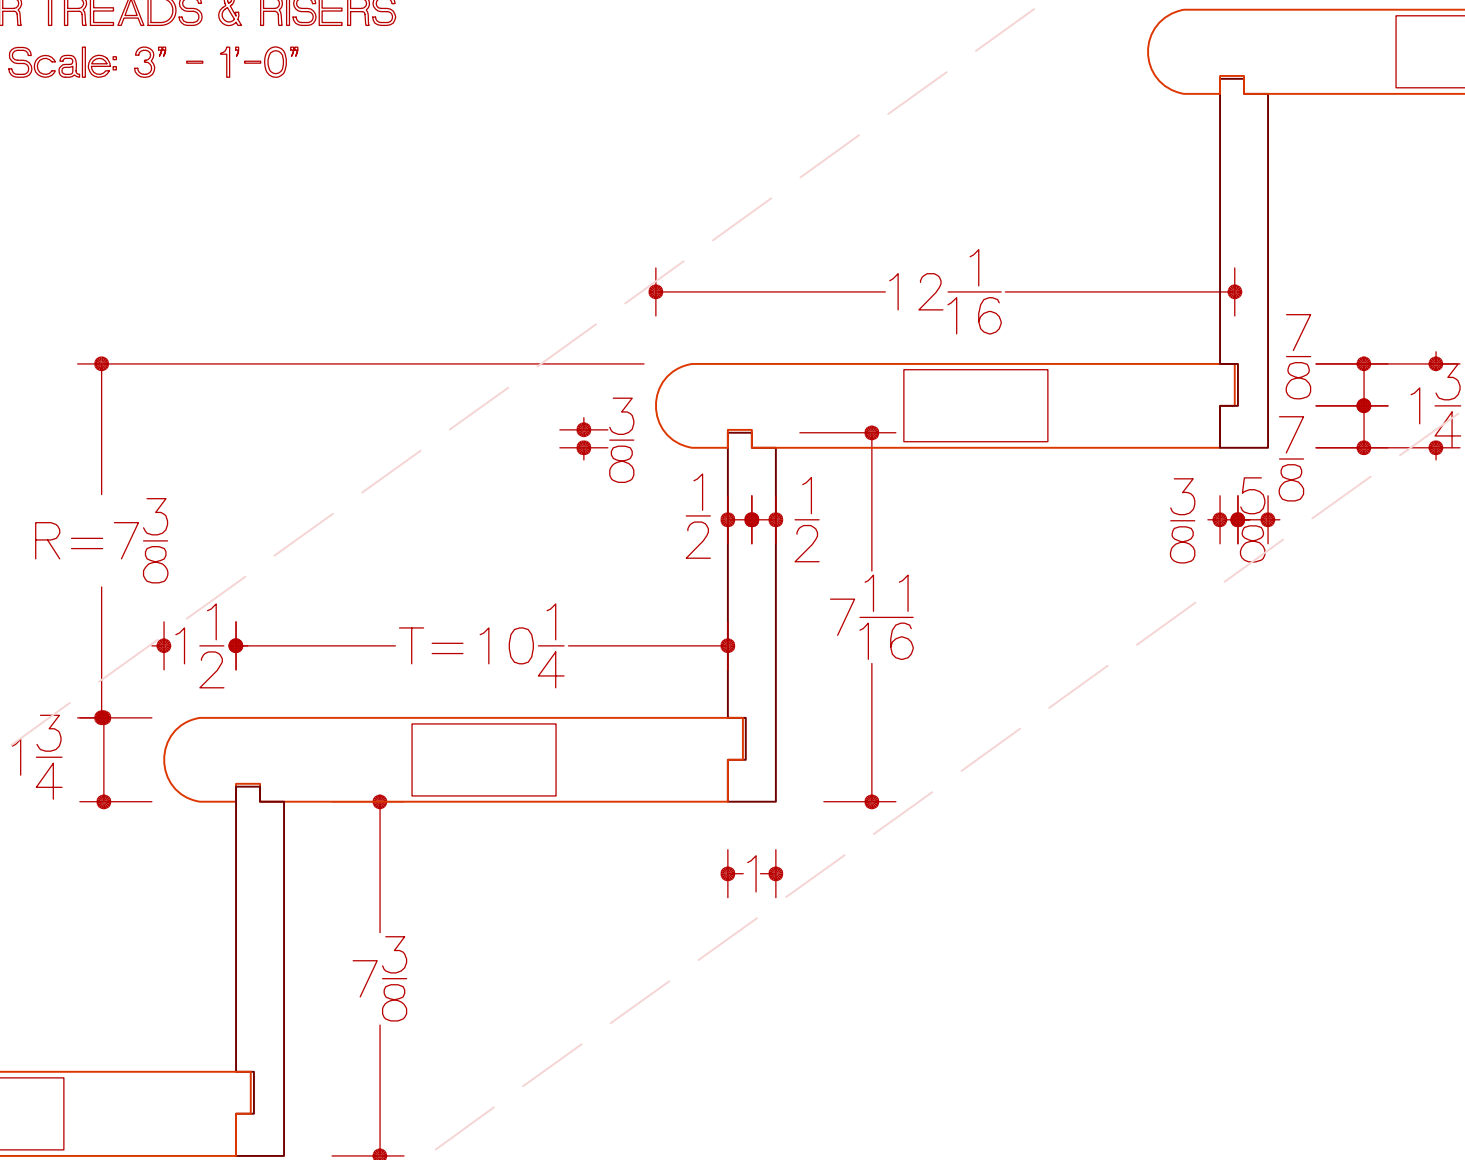

GREEN WOODLANDS BARN HOUSE
STAIR TREADS & RISERS

Scale: 3" - 1'-0"

GREEN WOODLANDS BARN HOUSE
STAIR TREADS
Scale = 1 : 1

GREEN WOODLANDS BARN HOUSE

STAIR RISERS

Scale = 1 : 1

RISER LENGTH = $39\frac{1}{2}$