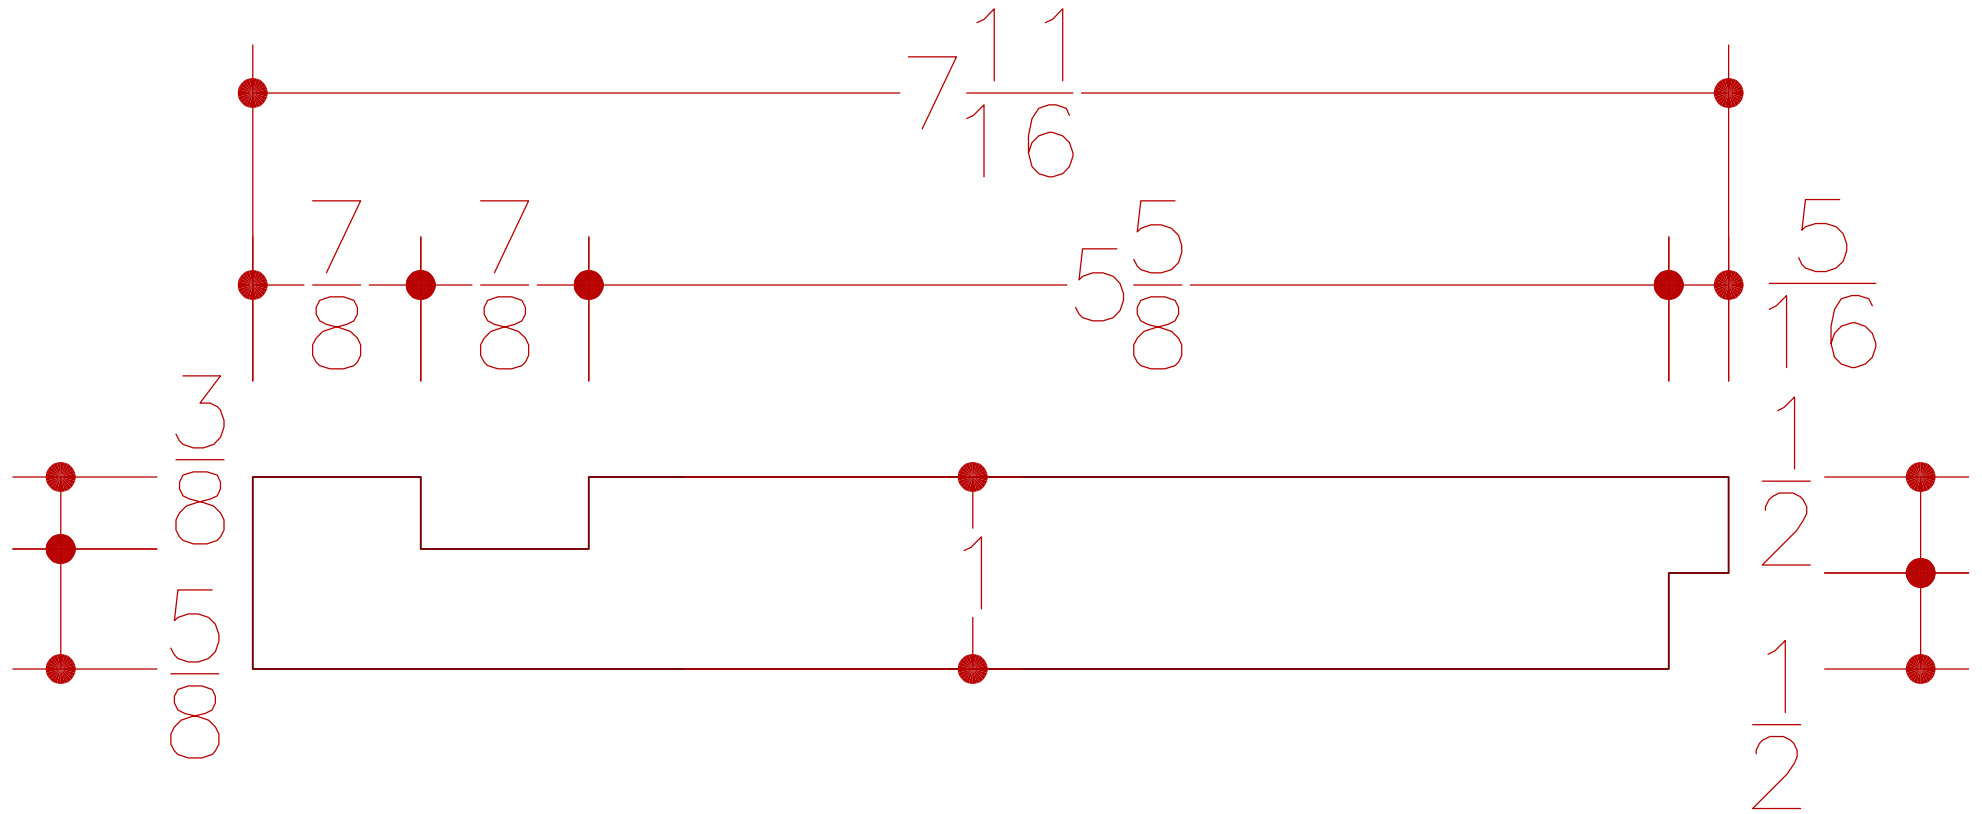

GREEN WOODLANDS BARN HOUSE
STAIR TREADS & RISERS

Scale: 3" - 1'-0"

GREEN WOODLANDS BARN HOUSE
STAIR TREADS
Scale = 1 : 1

GREEN WOODLANDS BARN HOUSE

STAIR RISERS

Scale = 1 : 1

RISER LENGTH = $39\frac{1}{2}$