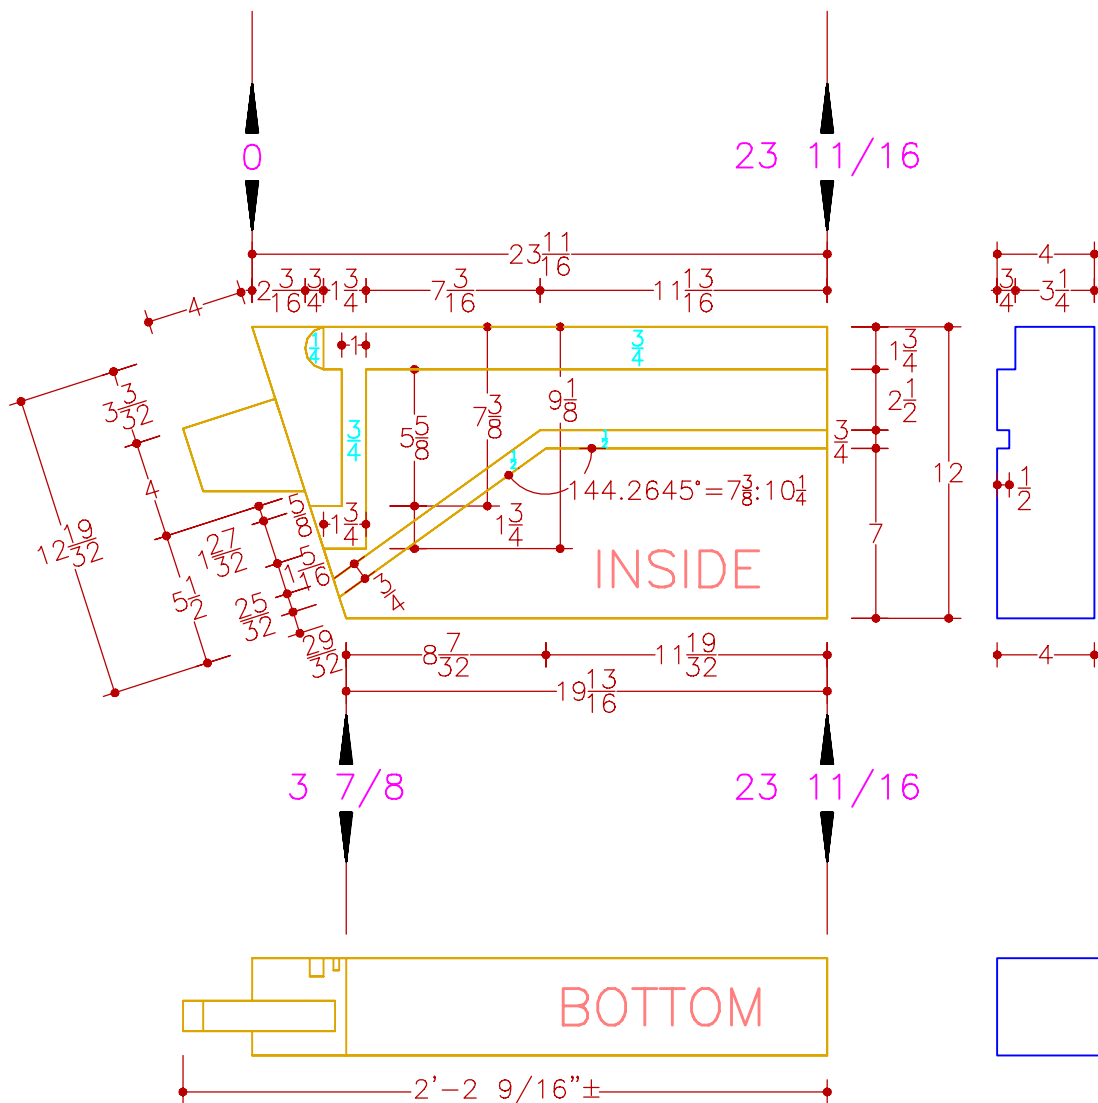

GREEN WOODLANDS STAIR STRINGERS

WEST LANDING

1-4x12x4

PARADIGM BUILDERS
 TIMBER FRAME DESIGN
 5 Crowley Terrace
 Hanover, NH 03755
 603-643-2002
 © E.M. Levin 2007

GREEN WOODLANDS
STAIR STRINGERS
WEST LANDING
Not to Scale